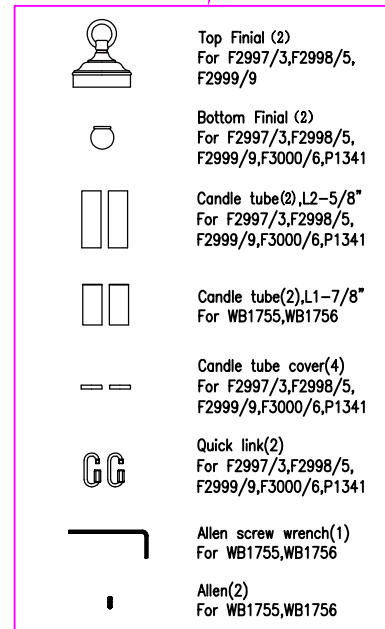

WB1756-DWZ/WO
WB1756-CHKW/BWF

6/24,2019 Rev: 0a

Part Number	Description	Used On
CKSL82-XXX	Canopy Kit includes canopy, Mtg bar, RTN, hex nut(2), screw collar set	F2997/3,F2998/5,F2999/9,F3000/6,P1341
PBSL82-XXX	Parts Bag, for Hartsville collection	For Hartsville collection
CHAIN1-XXX	Chain, 3 Feet	F2997/3,F2998/5,F2999/9,F3000/6,P1341

Part number & detail:

PBSL82-DWZ/WO
PBSL82-CHKW/BWF

Top Finial (2)
For F2997/3,F2998/5,
F2999/9

Bottom Finial (2)
For F2997/3,F2998/5,
F2999/9,F3000/6,P1341

Candle tube(2),L2-5/8"
For F2997/3,F2998/5,
F2999/9,F3000/6,P1341

Candle tube(2),L1-7/8"
For WB1755,WB1756

Candle tube cover(4)
For F2997/3,F2998/5,
F2999/9,F3000/6,P1341

Quick link(2)
For F2997/3,F2998/5,
F2999/9,F3000/6,P1341

Allen screw wrench(1)
For WB1755,WB1756

Allen(2)
For WB1755,WB1756