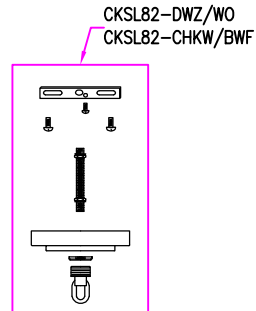

Hartsville Collection (SL82) Replacement Parts

F2997/3-DWZ/WO
F2997/3-CHKW/BWF

F2998/5-DWZ/WO
F2998/5-CHKW/BWF

F2999/9-DWZ/WO
F2999/9-CHKW/BWF

F3000/6-DWZ/WO
F3000/6-CHKW/BWF

P1341-DWZ/WO
P1341-CHKW/BWF

WB1755-DWZ/WO
WB1755-CHKW/BWF

WB1756-DWZ/WO
WB1756-CHKW/BWF

6/24,2019 Rev: 0a

Part Number	Description	Used On
CKSL82-XXX	Canopy Kit includes canopy, Mtg bar, RTN, hex nut(2), screw collar set	F2997/3,F2998/5,F2999/9,F3000/6,P1341
PBSL82-XXX	Parts Bag, for Hartsville collection	For Hartsville collection
CHAIN1-XXX	Chain, 3 Feet	F2997/3,F2998/5,F2999/9,F3000/6,P1341

Part number & detail:

PBSL82-DWZ/WO
PBSL82-CHKW/BWF

Top Finial (2)
For F2997/3,F2998/5,
F2999/9

Bottom Finial (2)
For F2997/3,F2998/5,
F2999/9,F3000/6,P1341

Candle tube(2),L2-5/8"
For F2997/3,F2998/5,
F2999/9,F3000/6,P1341

Candle tube(2),L1-7/8"
For WB1755,WB1756

Candle tube cover(4)
For F2997/3,F2998/5,
F2999/9,F3000/6,P1341

Quick link(2)
For F2997/3,F2998/5,
F2999/9,F3000/6,P1341

Allen screw wrench(1)
For WB1755,WB1756

Allen(2)
For WB1755,WB1756